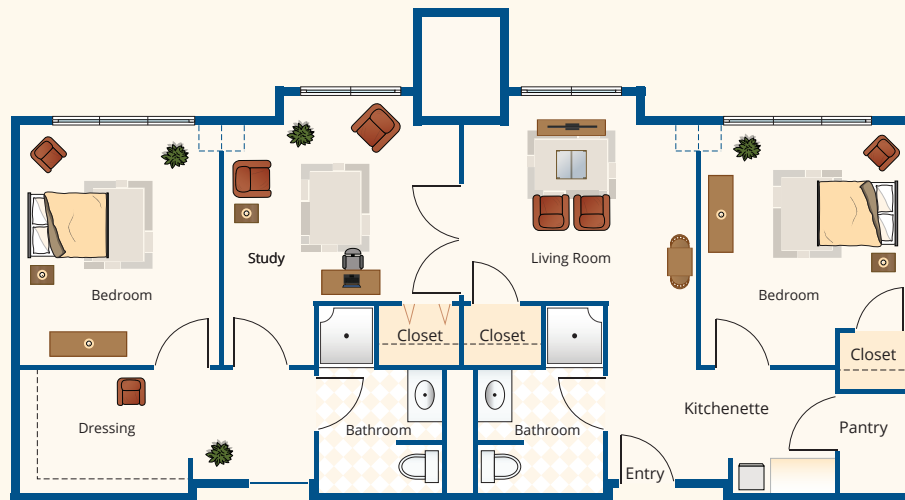

1 Bedroom – Standard
495 sq. ft.

1 Bedroom – Large
550 sq. ft.

1 Bedroom – Deluxe
565 sq. ft.

2 Bedroom – Standard
850 sq. ft.

2 Bedroom – Deluxe
1100 sq. ft.