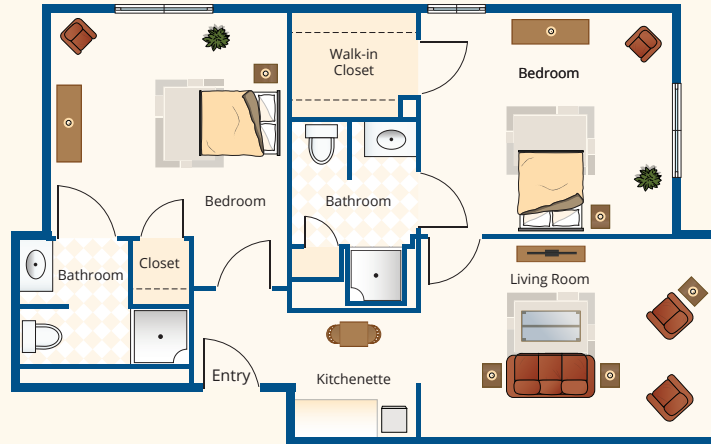

1 Bedroom – Standard
495 sq. ft.

1 Bedroom – Large
550 sq. ft.

1 Bedroom – Deluxe
565 sq. ft.

2 Bedroom – Standard
850 sq. ft.

2 Bedroom – Deluxe
1100 sq. ft.