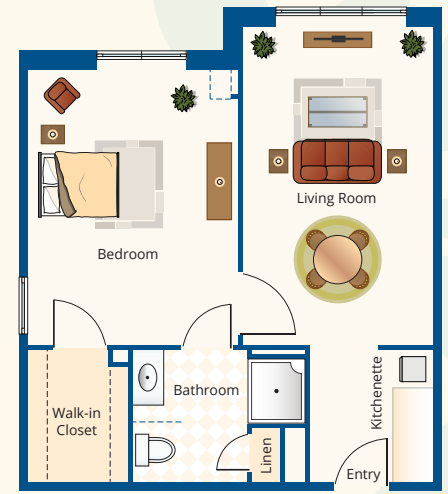

1 Bedroom – Standard
495 sq. ft.

1 Bedroom – Large
550 sq. ft.

1 Bedroom – Deluxe
565 sq. ft.

2 Bedroom – Standard
850 sq. ft.

2 Bedroom – Deluxe
1100 sq. ft.