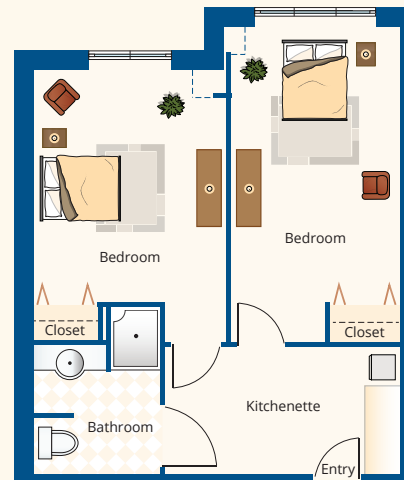

# CAPITOL VILLAGE

**Private Studio**

285 sq. ft.

**Companion A**

565 sq. ft.

**Companion B**

565 sq. ft.

**ENHANCED SENIOR LIVING**  
A MARQUIS PROGRAM