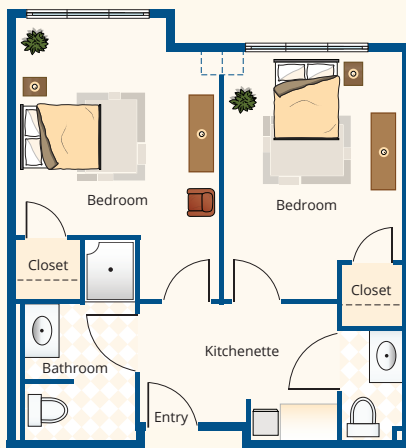

# CAPITOL VILLAGE

**Private Studio**

285 sq. ft.

**Companion A**

565 sq. ft.

**Companion B**

565 sq. ft.

**ENHANCED SENIOR LIVING**  
A MARQUIS PROGRAM