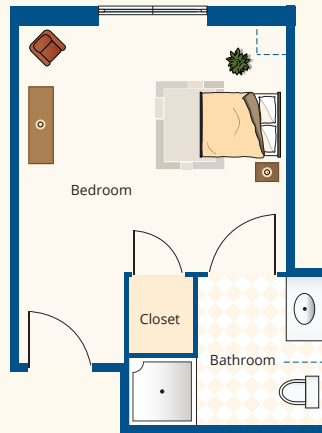

# CAPITOL VILLAGE

**Private Studio**

285 sq. ft.

**Companion A**

565 sq. ft.

**Companion B**

565 sq. ft.

**ENHANCED SENIOR LIVING**  
A MARQUIS PROGRAM